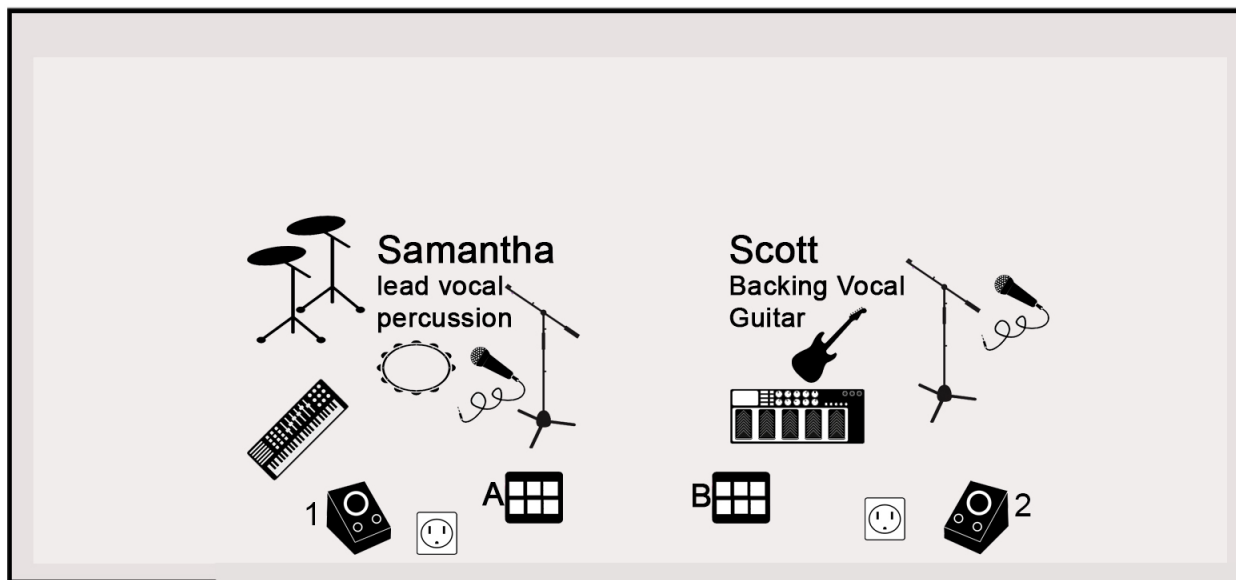

Stage Plot

Contact: Scott Helland (917) 701-6102 / frenchyandthepunk@gmail.com

Audience

Band Members:

**Samantha Stephenson (Frenchy) - Lead Vocal, Cymbals, tambourine, shakers
Drum pad (A), keyboard**

**Scott Helland (the Punk) - Acoustic/Electric Hybrid Guitar, drum pads, pedal board
with looper, electronic kicks and drum pads (B)**

Input List:

Samantha

- 1- Lead Vocal with reverb pedal
- 2 - Keyboard
- 3 - Drum Pad
- 4 - 3 cymbals

Scott

- 5 - Guitar/Pedal Board/Drum Pad
- 6 - Backing Vocal

Extra items venue supplies:

- DI
- 2 heavy duty cymbal stands

Lights - all Tones

Strobe - None

Monitor #1 approx 60%LVox 40%G

Monitor #2 approx 40%G 40%BVox
20% LVox

Frenchy and the Punk (USA)

www.frenchyandthepunk.com

www.youtube.com/frenchyandthepunk

www.instagram.com/frenchyandthepunk

www.facebook.com/frenchyandthepunk

www.tiktok.com/frenchyandthepunk

www.twitter.com/frenchyNthepunk